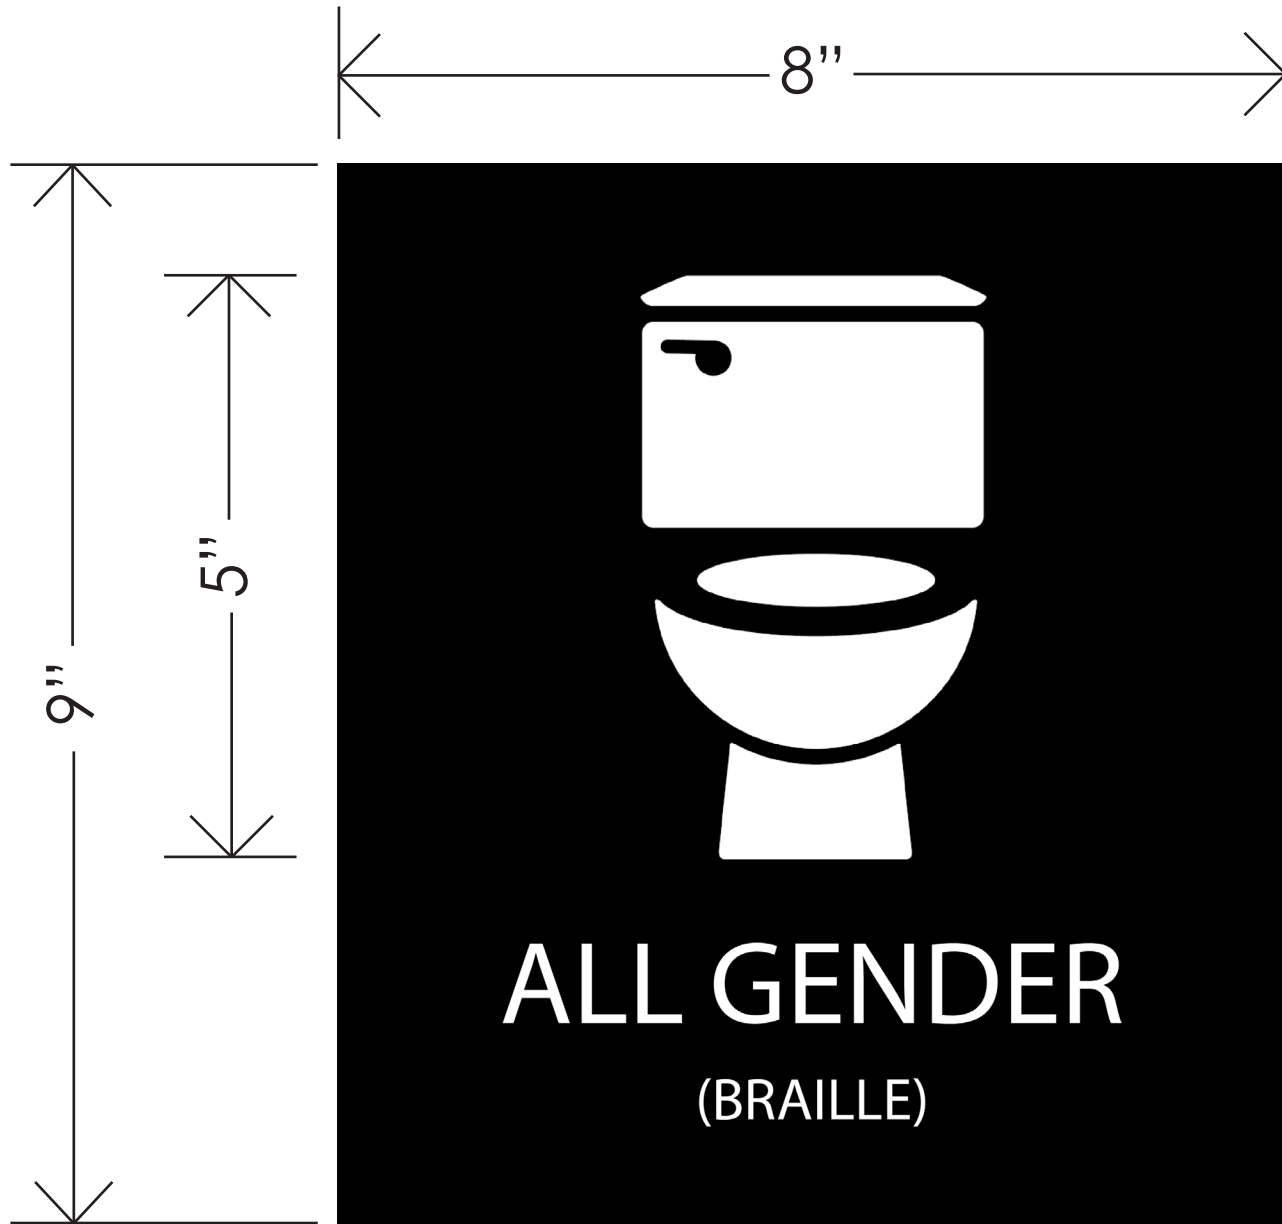

CAMPUS SIGNAGE STANDARDS

SIGNAGE ADDS AND UPDATES

16 SEPTEMBER 2019

UNIVERSITY OF
OREGON

Design and
Construction

CAMPUS SIGNAGE STANDARDS | ALL GENDER (TYPE J)

UNIVERSITY OF
OREGON

Design and
Construction