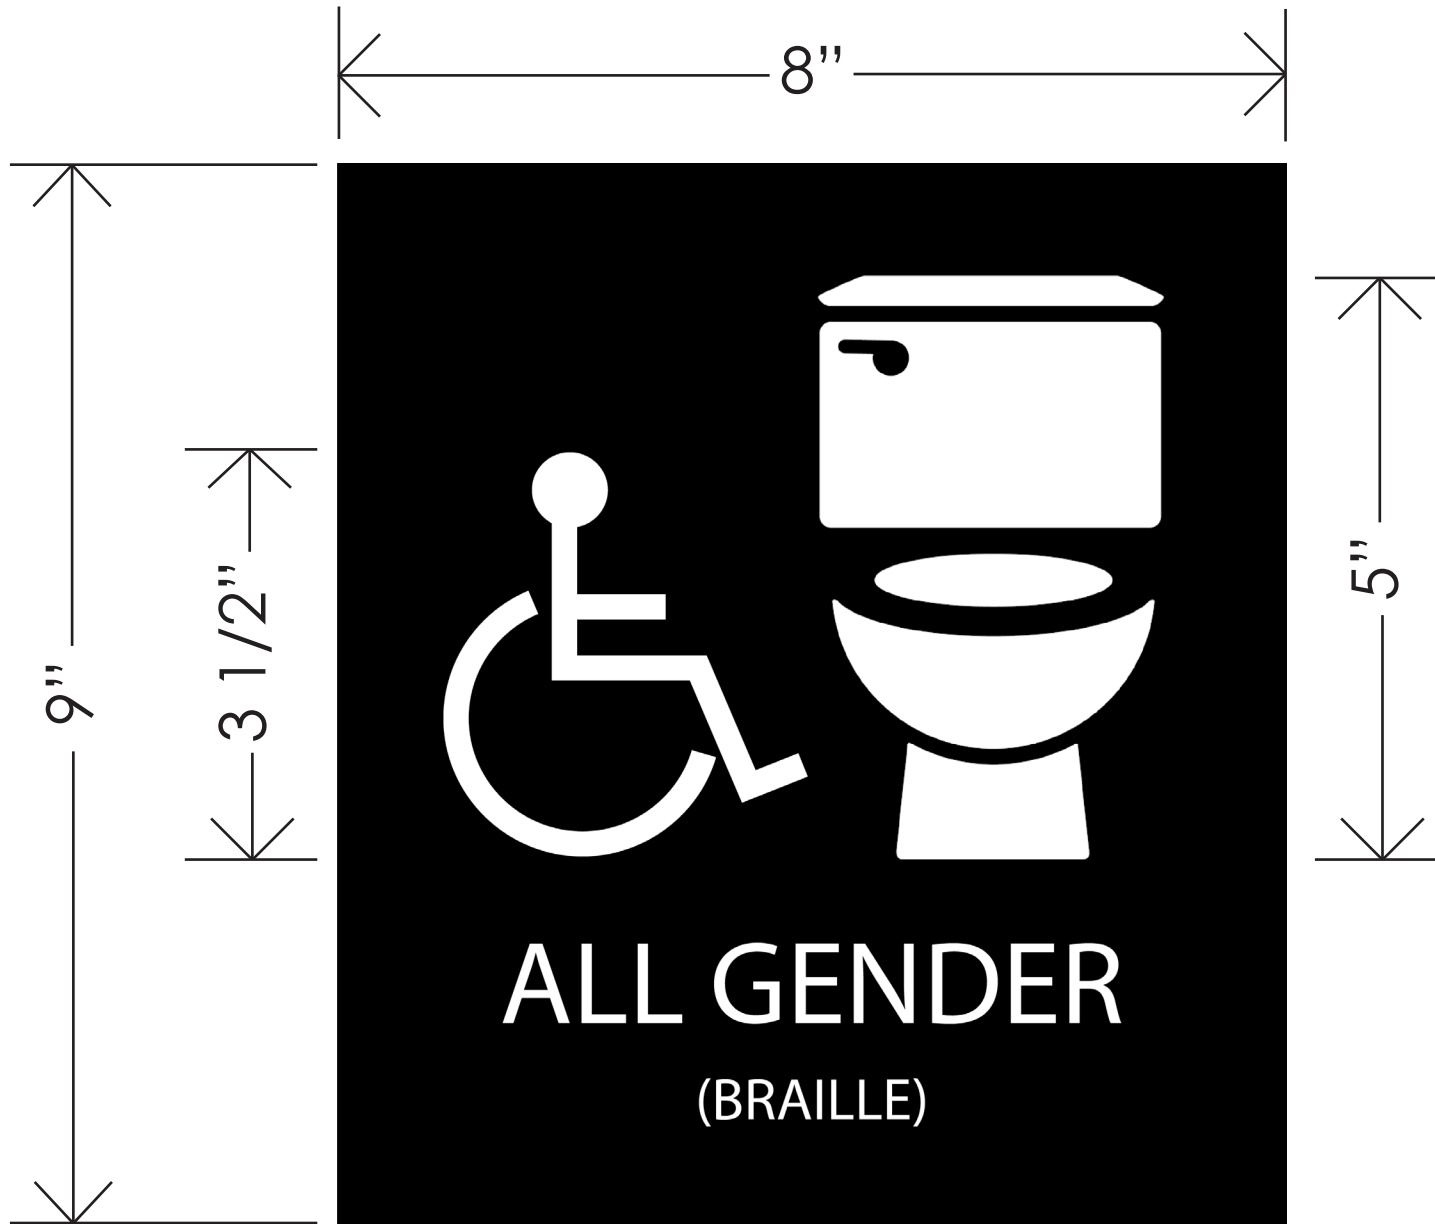

CAMPUS SIGNAGE STANDARDS

SIGNAGE ADDS AND UPDATES

16 SEPTEMBER 2019

UNIVERSITY OF
OREGON

Design and
Construction

CAMPUS SIGNAGE STANDARDS | ALL GENDER (TYPE J)

UNIVERSITY OF
OREGON

Design and
Construction

CAMPUS SIGNAGE STANDARDS | ALL GENDER (TYPE M)