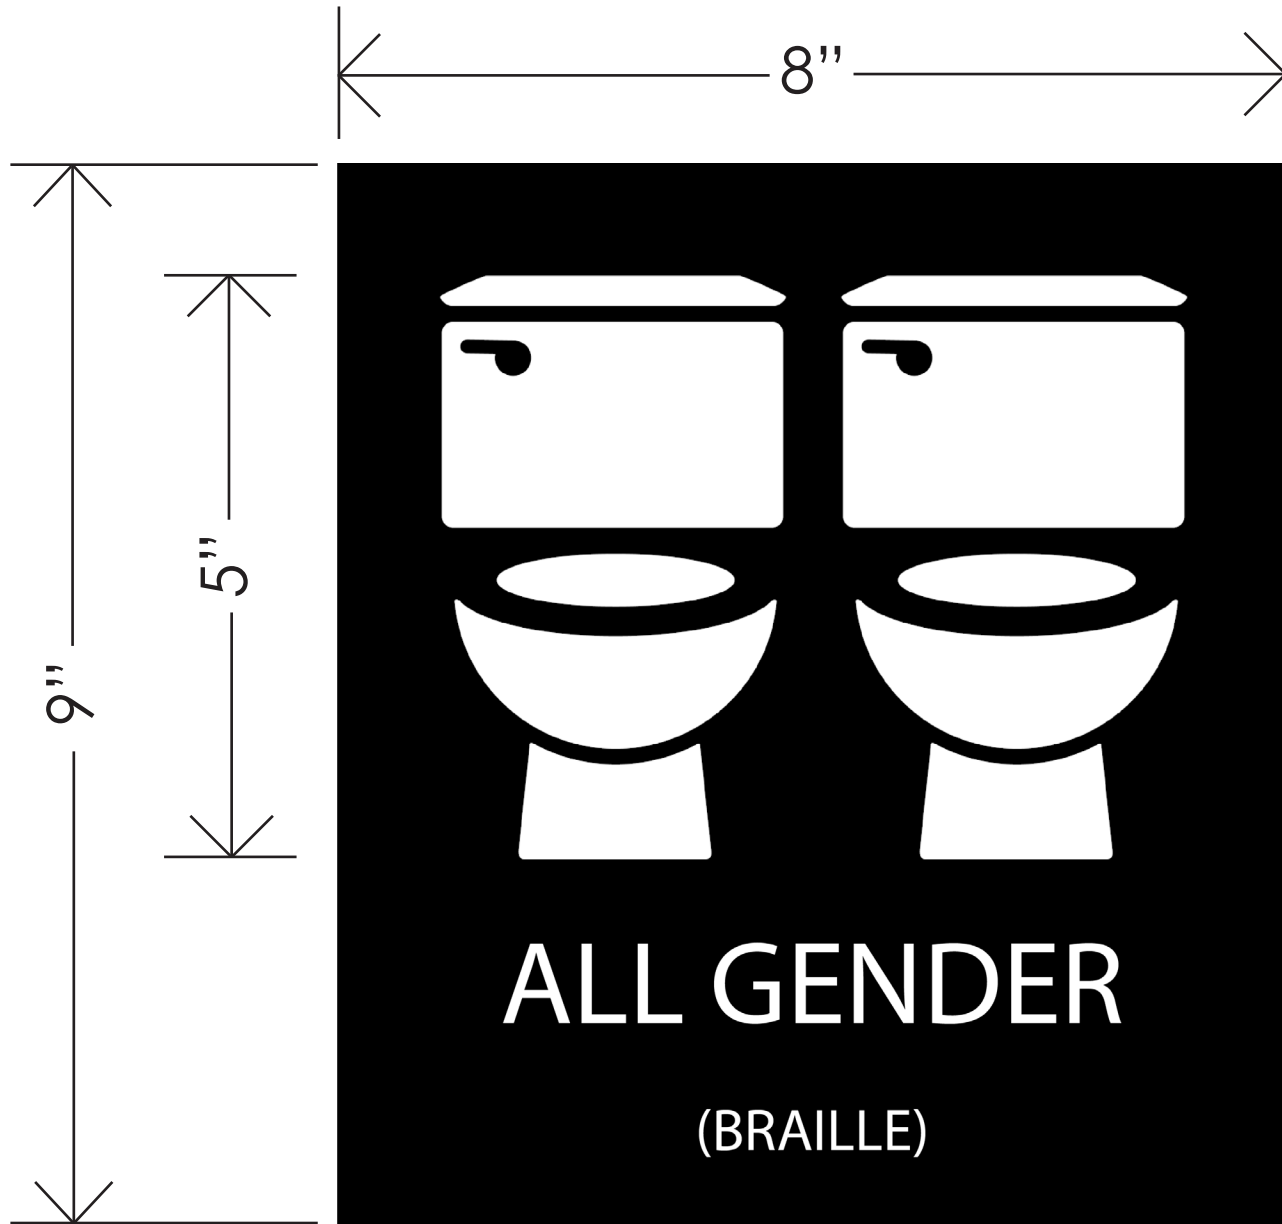

CAMPUS SIGNAGE STANDARDS

SIGNAGE ADDS AND UPDATES

16 SEPTEMBER 2019

UNIVERSITY OF
OREGON

Design and
Construction

CAMPUS SIGNAGE STANDARDS | ALL GENDER (TYPE J)

UNIVERSITY OF
OREGON

Design and
Construction

CAMPUS SIGNAGE STANDARDS | ALL GENDER (TYPE M)