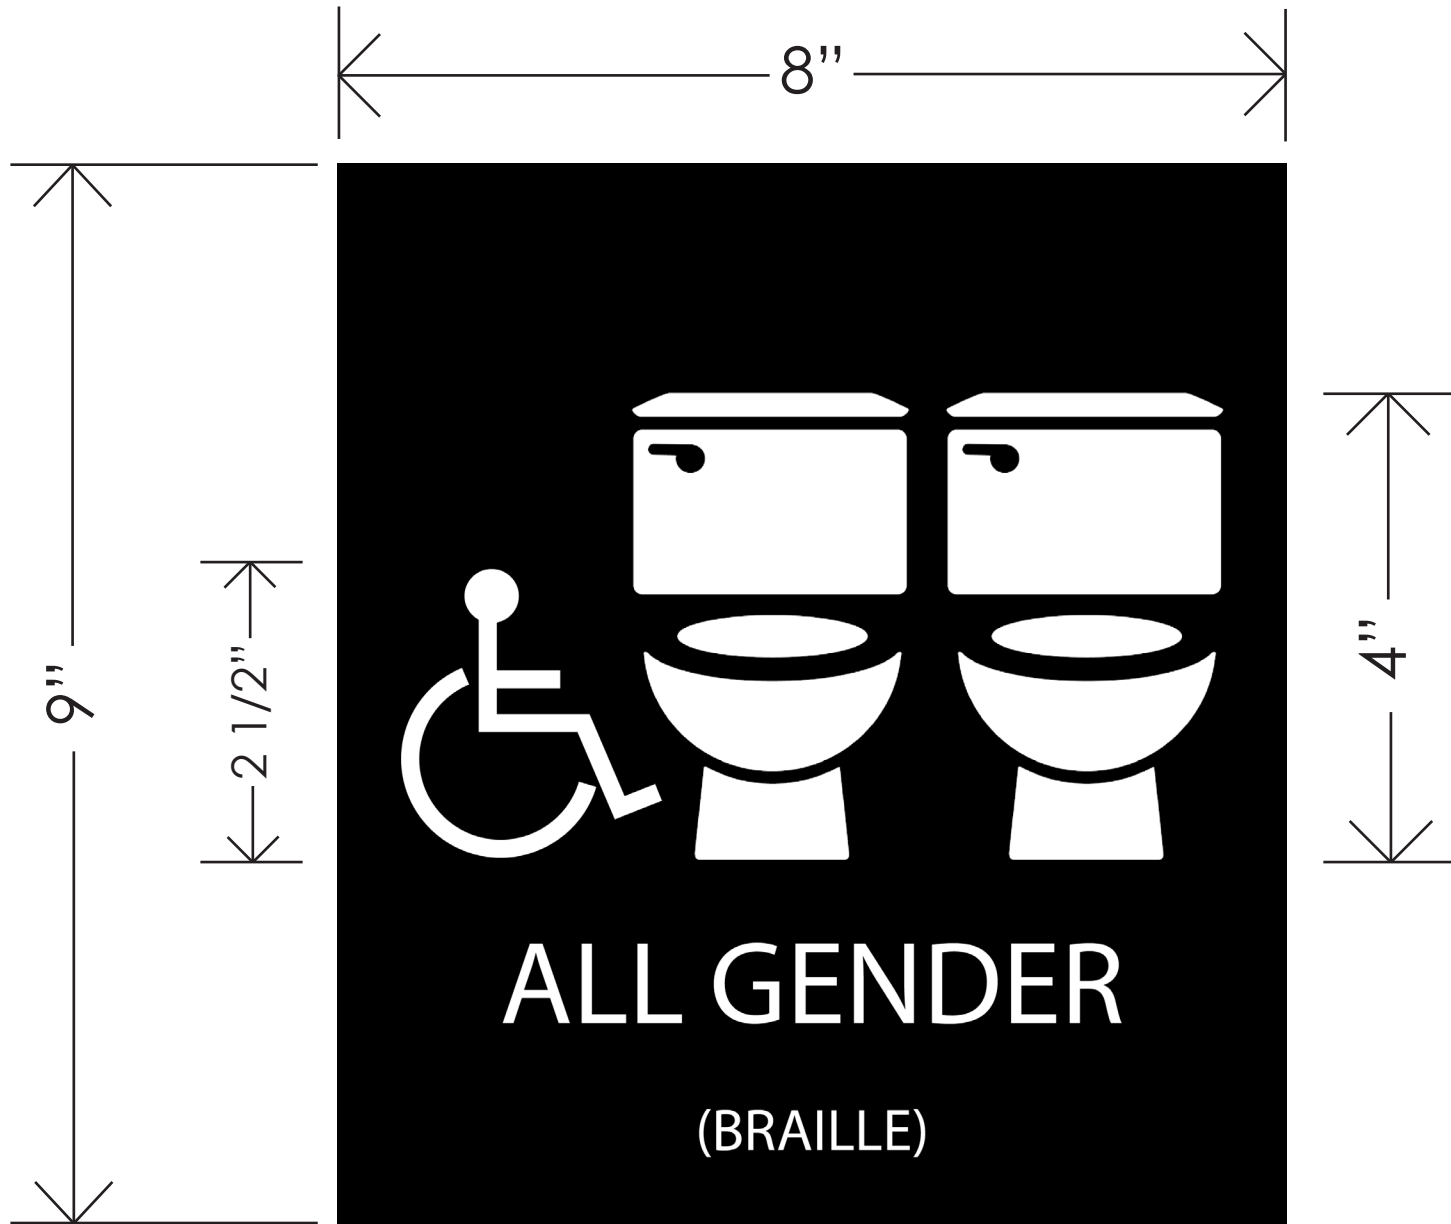

CAMPUS SIGNAGE STANDARDS

SIGNAGE ADDS AND UPDATES

16 SEPTEMBER 2019

UNIVERSITY OF
OREGON

Design and
Construction

CAMPUS SIGNAGE STANDARDS | ALL GENDER (TYPE J)

UNIVERSITY OF
OREGON

Design and
Construction

CAMPUS SIGNAGE STANDARDS | ALL GENDER (TYPE M)